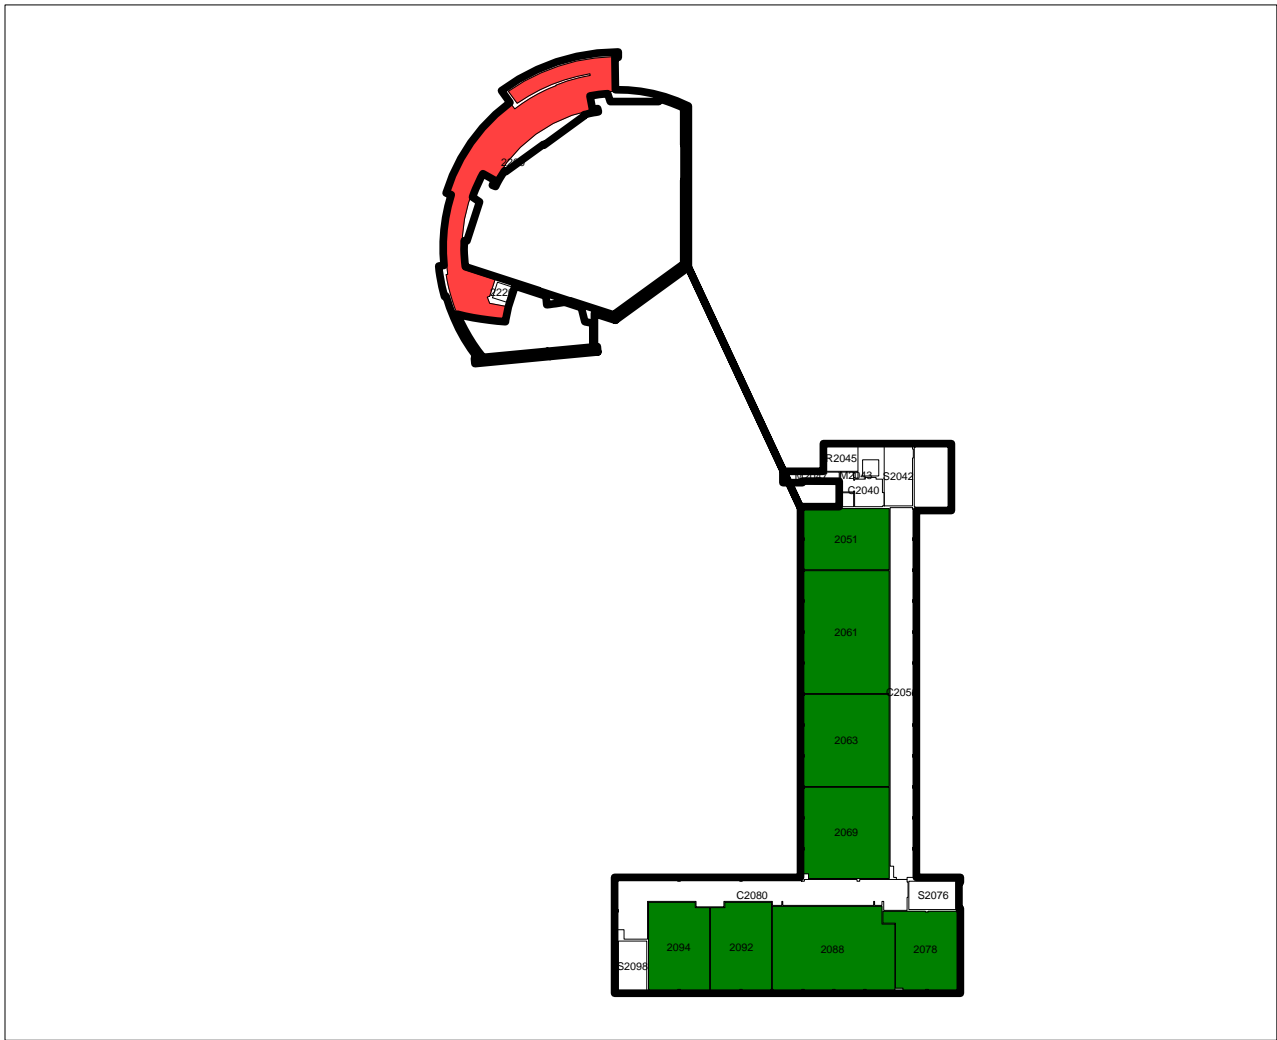

LEBARON 2 (Air Handlers)

SCALE 1 : 855